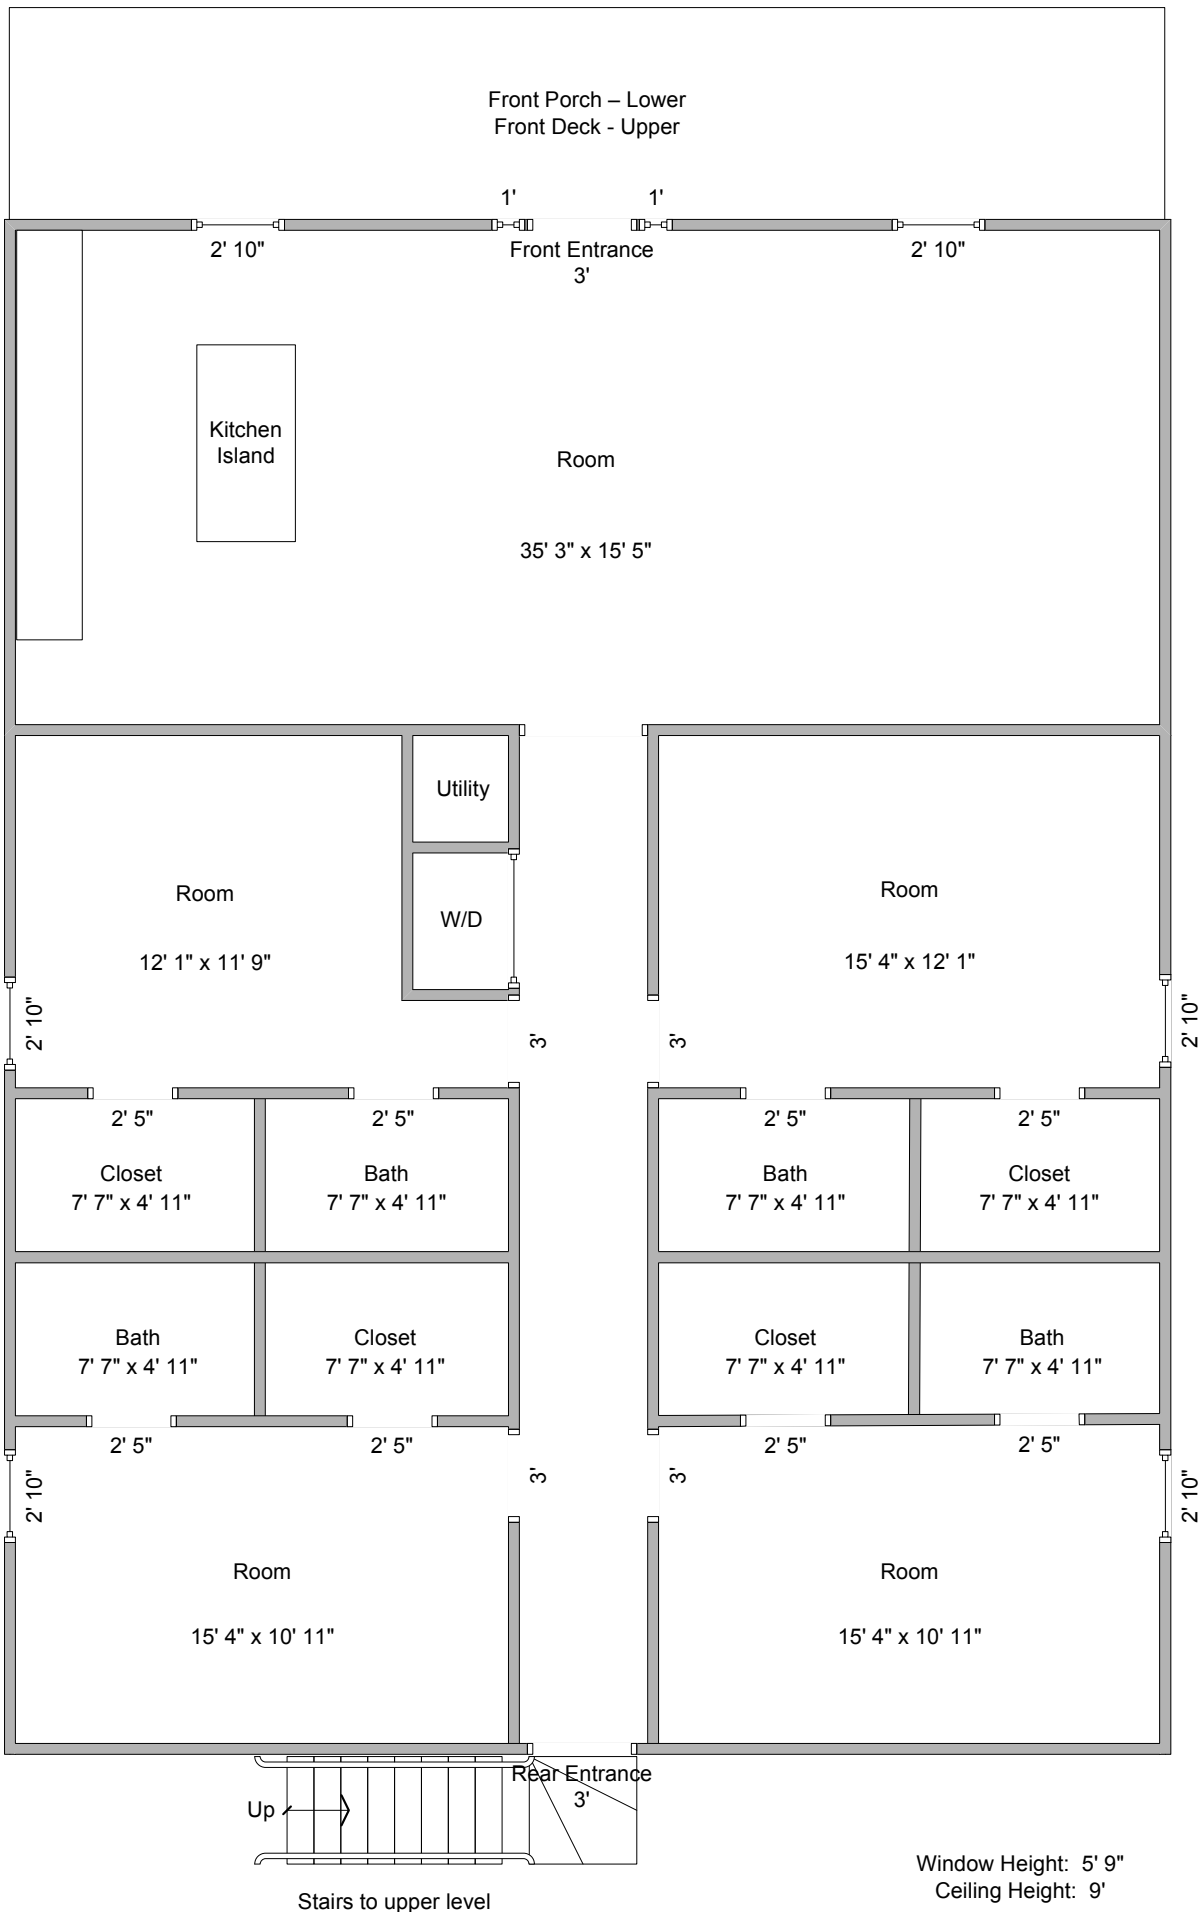

700 13th Street

Window Height: 5' 9"
Ceiling Height: 9'